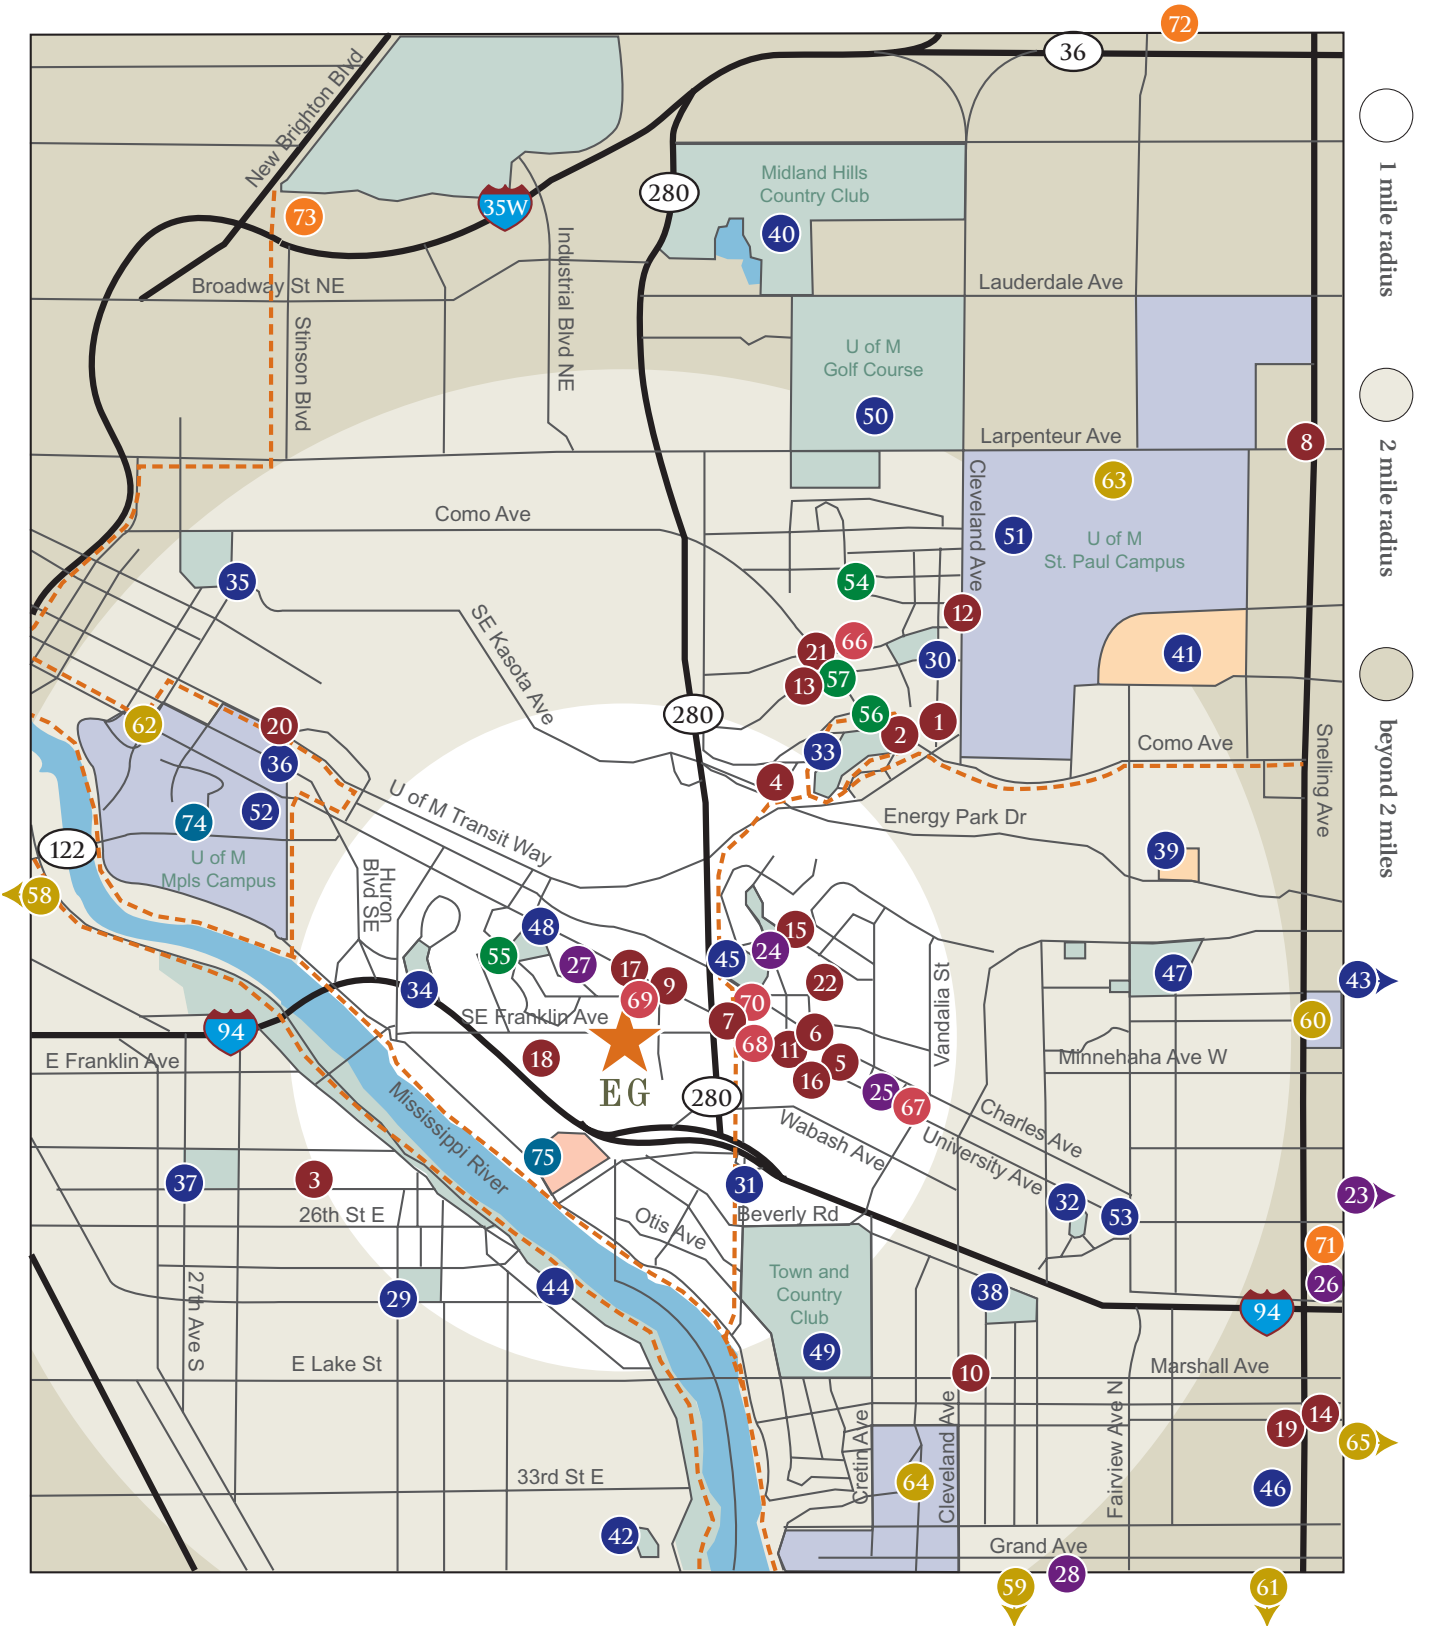

Emerald Gardens Neighborhood Area Map

Emerald Gardens Neighborhood Area Map Listing

----- Bike Trails

Restaurants & Coffee Shops

1	Abu Nader Deli	2095 Como Ave
2	Arbys/Sbarro	1657 Robert St S
3	Birchwood Café	3311 East 25th St
4	Bruegger's Bagels	2233 Energy Park Dr
5	Café Biaggio	2356 University Ave
6	Jay's Café	791 Raymond Ave
7	Chocolat Celeste	2500 University Ave W
8	Ciatti's	1611 Larpenteur Ave
9	Egg & I	2550 University Ave W
10	Izzy's Ice Cream Cafe	2034 Marshall Ave
11	Keys Café & Bakery	767 Raymond Ave
12	Lori's Coffee House	1441 Cleveland Ave N
13	Muffaletta Café	2260 Como Ave
14	O'Gara Irish Pub Bar & Grill	164 Snelling Ave N
15	Parkview Café	930 Raymond Ave
16	Prairie Star Coffee House	2399 University Ave W
17	Roasting Stones Coffee Shop	2833 University Ave W
18	Signature Café	130 Warwick St
19	Starbucks	171 Snelling Ave N
20	Stub & Herb's	227 Oak St SE
21	Taste of Scandinavia	2232 Carter Ave
22	Trattoria Terlizzo	821 Raymond Ave

Grocery & Drug Stores

23	African Market	1567 Sherburne Ave
24	Hampden Park Co-op	928 Raymond Ave
25	Oasis Market	2199 University Ave W
26	Rainbow Foods	1566 University Ave W
27	Tower Grocery	50 Bedford St SE
28	Whole Foods Market	30 Fairview Ave S

Recreation, Fitness & Parks

29	Brackett Field	2728 39th Ave S
30	College Park	2223 Carter Ave
31	Desnoyer Recreation Center	525 Pelham Blvd
32	Iris Park	University Ave & Prior Ave
33	Langford Park	30 Langford Park Dr
34	Luxton Park	112 Williams Ave SE
35	Marcy Park	1000 8th St SE & 700 10th Ave SE
36	Mariucci Hockey Arena	1901 4th St SE
37	Matthew's Park	2318 28th Ave S
38	Merriam Park	St. Anthony Ave & Wilder St
39	Midway Stadium	1771 Energy Park Dr
40	Midland Hills Country Club	2001 Fulham St
41	Minnesota State Fair	1265 Snelling Ave N

42	Mississippi Park	5114 N Mississippi Dr
43	Newell Park	900 North Hamline
44	Riverside Park	2830 Franklin Terrace
45	South St. Anthony Rec Center	497 Cromwell Ave
46	SweatShop Health Club	167 Snelling Ave N
47	Tatum Park	1939 Taylor Ave
48	Tower Hill Park/Witches Tower	Seymour & Orlin Ave
49	Town & Country Club	2279 Marshall Ave
50	U of M Golf Course	2275 Larpenteur Ave W
51	U of M Recreation Facilities	1906 University Ave SE
52	Williams Area	1925 University Ave SE
53	YMCA	1761 University Ave W

Schools & Libraries

54	Murray Junior High School	2200 Buford Ave
55	Pratt Elementary School	66 Malcolm SE
56	St. Anthony Park Elementary School	2180 Knapp St
57	St. Anthony Park Library	2245 Como Ave

Colleges & Universities

58	Augsburg College	2211 Riverside Ave S
59	College of St. Catherine	2004 Randolph Ave
60	Hamline University	1536 Hewitt Ave
61	Macalester College	1600 Grand Ave
62	U of M – Minneapolis Campus	1906 University Ave SE
63	U of M – St Paul Campus	2017 Buford Ave
64	University of St. Thomas	2115 Summit Ave
65	William Mitchell College of Law	875 Summit Ave

Banks

66	St. Anthony Park Bank	2265 Como Ave
67	St. Anthony Park Bank	2171 University Ave
68	U.S. Bank	2383 University Ave
69	Wells Fargo	3430 University Ave SE
70	Western Bank	663 University Ave W

Shopping Malls

71	Midway Shopping Center	1550 University Ave
72	Rosedale Shopping Mall	Hwy 36 W & Fairview Ave
73	The Quarry	35W & Stinston Blvd exit
	(Target, Home Depot, Rainbow Foods and other retail stores)	

Hospitals

74	Fairview University Clinic	420 Delaware St SE
75	Shriner's Hospital for Children	2025 E River Pkwy